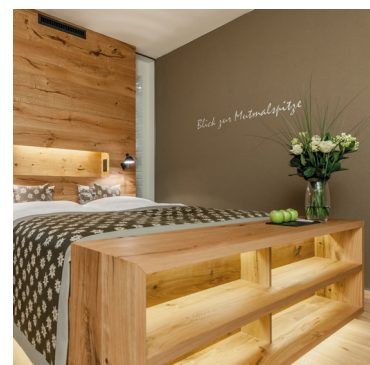

GROSS-RATES HOTEL AQUA DOME ****s 2024

from 03.11.2024 to 15.12.2024

Low 03.11.24 - 13.11.24	1 Person Single Room <i>Auszeit</i> 35 m²	2 Person Double Room <i>Auszeit</i> 35 m²	3 Person Junior Suite <i>Freiraum</i> 65 m²
3 Nights Arrival Thur. to Sat.	EUR 1041.50	EUR 861.50	EUR 1071.50
4 Nights Arrival Sun. to Wed.	EUR 1390.50	EUR 1070.50	EUR 1350.50

Medium 14.11.24 - 05.12.24	1 Person Single Room <i>Auszeit</i> 35 m²	2 Person Double Room <i>Auszeit</i> 35 m²	3 Person Junior Suite <i>Freiraum</i> 65 m²
3 Nights Arrival Sun. to Wed.	EUR 1055	EUR 875	EUR 1115
4 Nights Arrival Thur. to Sat.	EUR 1426	EUR 1106	EUR 1426

High 06.12.24 - 15.12.24	1 Person Single Room <i>Auszeit</i> 35 m²	2 Person Double Room <i>Auszeit</i> 35 m²	3 Person Junior Suite <i>Freiraum</i> 65 m²
3 Nights Arrival Thur. to Sat.	EUR 1059	EUR 879	EUR 1149
4 Nights Arrival Sun. to Wed.	EUR 1433	EUR 1113	EUR 1473